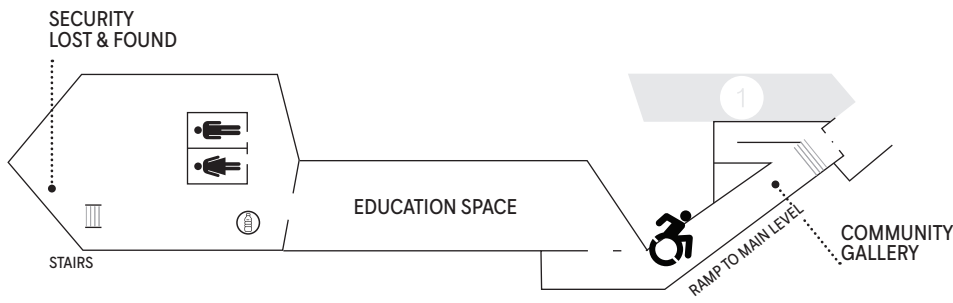

UPPER LEVEL

BETWEEN WORLDS
On through JULY 5, 2026

EARLY DAYS: INDIGENOUS ART AT THE McMICHAEL
On through JULY 5, 2026

CLOSE TO HOME
On through JULY 5, 2026

FROM WATER TO WATER: A WAY THROUGH THE TREES
Ongoing site-specific installation

LOWER LEVEL

Exhibitions, dates, and content are subject to change.

McMichael visitors are welcome to take photographs for personal use (no flash, tripods or selfie sticks please) except where indicated by signage. Please respect the rights of the artists under Canadian copyright law.