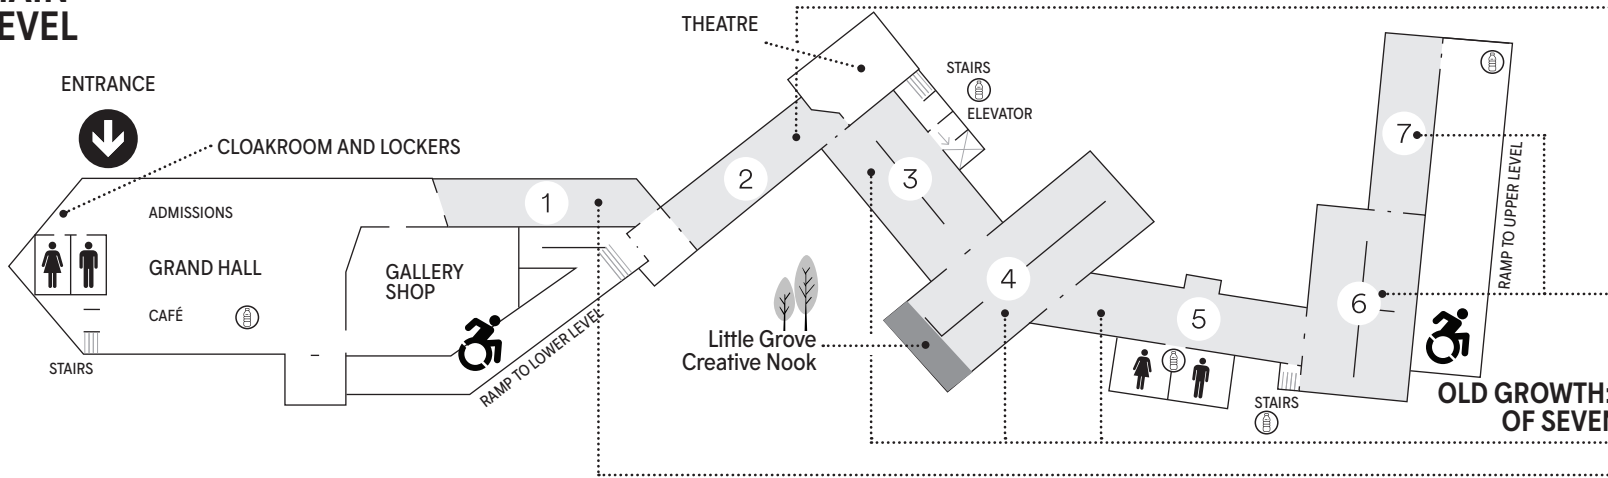

MAIN LEVEL

EXHIBITIONS

SANDRA BREWSTER: FISH
Ongoing site-specific installation

FRESH AIR: NEW ACQUISITIONS IN CONTEXT
On through JULY 5, 2026

OLD GROWTH: MASTERWORKS BY THE GROUP OF SEVEN AND THEIR CONTEMPORARIES
On through JULY 5, 2026

UPPER LEVEL

BETWEEN WORLDS
On through JULY 5, 2026

EARLY DAYS: INDIGENOUS ART AT THE McMICHAEL
On through JULY 5, 2026

CLOSE TO HOME
On through JULY 5, 2026

FROM WATER TO WATER: A WAY THROUGH THE TREES
Ongoing site-specific installation