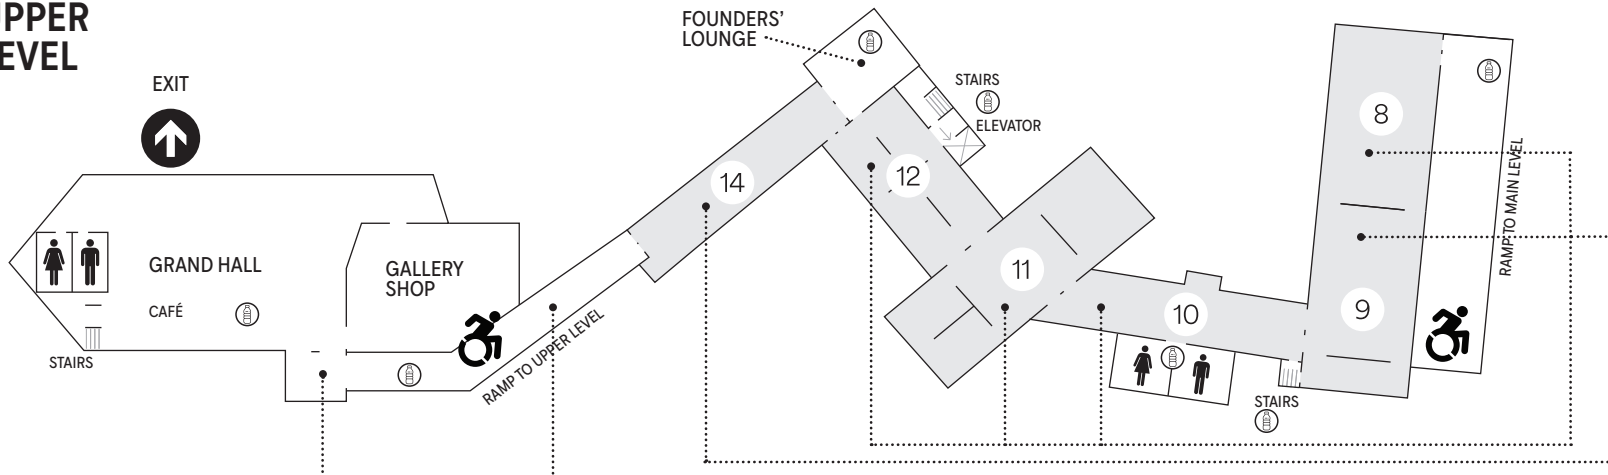

MAIN LEVEL

EXHIBITIONS

SANDRA BREWSTER: FISH
Ongoing site-specific installation

FRESH AIR: NEW ACQUISITIONS IN CONTEXT
On through JULY 5, 2026

OLD GROWTH: MASTERWORKS BY THE GROUP OF SEVEN AND THEIR CONTEMPORARIES
On through JULY 5, 2026

UPPER LEVEL

BETWEEN WORLDS
On through JULY 5, 2026

EARLY DAYS: INDIGENOUS ART AT THE McMICHAEL
On through JULY 5, 2026

CLOSE TO HOME
On through JULY 5, 2026

FROM WATER TO WATER: A WAY THROUGH THE TREES
Ongoing site-specific installation